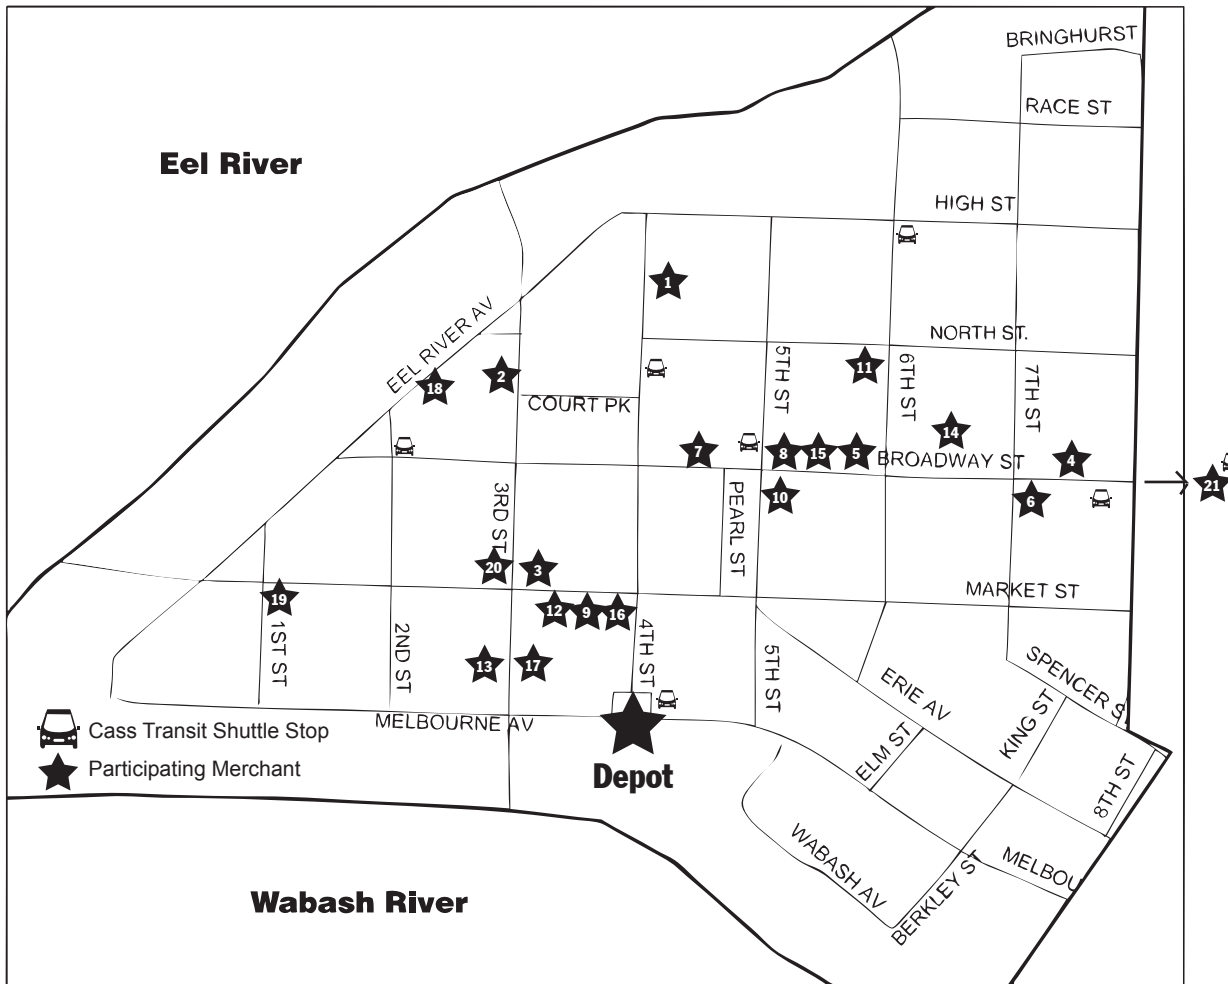

4 Coffing's Café 722 E. Broadway ($50 prize)	13 Mike Anderson Chrysler-Dodge 417 S. 3rd ($100 prize)
5 Dessert First Catering & More 516 E. Broadway ($75 prize)	14 Minglin Jewelers 604 E. Broadway ($140 prize)
6 Domino's Pizza 701 E. Broadway ($40 prize)	15 The Nest & Tree's Camera Shop 510 E. Broadway ($150 prize)
7 Fernbaugh's Diamonds & Fine Jewelry 416 E. Broadway ($200 prize)	16 Pear Tree Gallery 331 E. Market ($300 prize)
8 The Gray Mill & Graybeal's Carpet Plus 500 E. Broadway ($179 prize)	17 The People's Winery 414 S. 3rd St. ($40 prize)
9 Judy's GoodLife Emporium 325 E. Market ($80 prize)	18 Savannah Vintage 218 Eel River Ave. ($75 prize)
10 Logansport Boardwalk Café 501 E. Broadway ($50 prize)	19 Schwering Realty 101 E. Market ($25 prize)
11 Logansport Eagles 323 201 S. 6th St. ($50 prize)	20 Superior Auto 327 S. 3rd St. ($50 prize)
12 Loretta's Therapeutic Massage 327 E. Market ($40 prize)	21 Village Peddler 1828 E. Broadway ($100 prize)
	22 Cass Transit On Shuttle Buses (Five $25 prizes)

Participating Merchant Prize Drawings

Head to The Depot at Fourth and Melbourne to exchange non-perishable food items and pet product donations for prize tickets. Participating merchants will each be giving away prizes. As you shop, check out their prizes and deposit as many tickets as you wish to enter their drawing. Make sure you include your name & phone number so the merchant can contact you if you win! Enter as many times, and as many places, as you like! Must be 18 to enter. Food donations will be given to the Salvation Army and Emmaus Mission Center; pet products will be given to the Cass County Humane Society.

1. **1 Big Brothers
   Big Sisters**
   110 4th St.
   ($85 prize)
2. **2 Bodyworks**
   213 S. 3rd St.
   ($75 prize)
3. **3 China Lane**
   308 E. Market
   (Five $20 prizes)